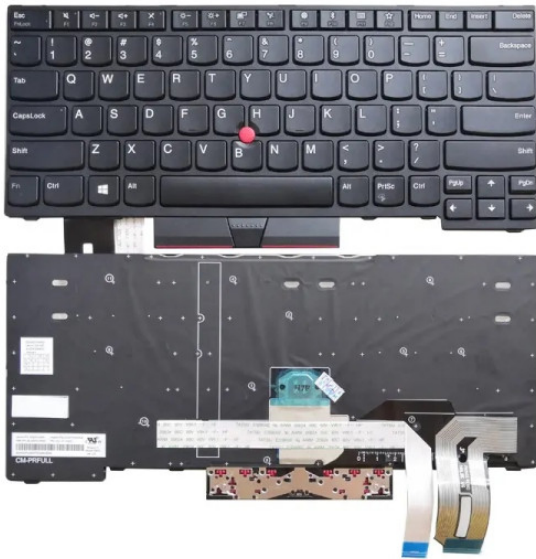

Tastatura za Lenovo Thinkpad L380 20M5 20M6

Šifra: hobo-75Z

Kategorija proizvoda: Tastaure za Lenovo

Proizvođač: Lenovo

Cena: **2.490,00** rsd.

Odgovara za modele: 20M50003PG, 20M5000UPG, 20M5000VPG, 20M5000WPG, 20M5000XPG, 20M5000YPG, 20M50011PG, 20M50012PG, 20M50013PG, 20M50035PG, 20M5003EPG, 20M5003FPG, 20M5003GPG, 20M5003NPG, 20M5003RPG, 20M5003SPG, 20M50045PG, 20M50046PG, 20M50047PG, 20M50048PG, 20M60016PG, 20M60017PG, 20M60018PG, 20M60019PG, 20M6001NPG, 20M6001YPG, 20M60020PG, 20M60029PG

Part Number: 01YN321, 01YN361, 01YN401, 01YN441, 01YP261, 01YP301, 01YP341, 01YP381, 01YP421, 01YP461, 01YP501, 01YP541, 06F00B2, 2B-BBE15W602, 559000G, 81M05KP, 82S0056, 85J001N, 89N0010, 8AK000A, 94D0007, 95N000Y, CM85, CMFBL-85PO, CMFNBL-85PO, FU53712, FU5371BL1, FU5371BL2, SN20P32815, SN20P32891, SN20P33051, SN20P33131, SN20P33211, SN20P33291, SN20P33291AB, SN20P33371, SN20P34823, SN20P34943, SN20P34983, SN5371, V170820CK1 PO, V170820DK1 PO